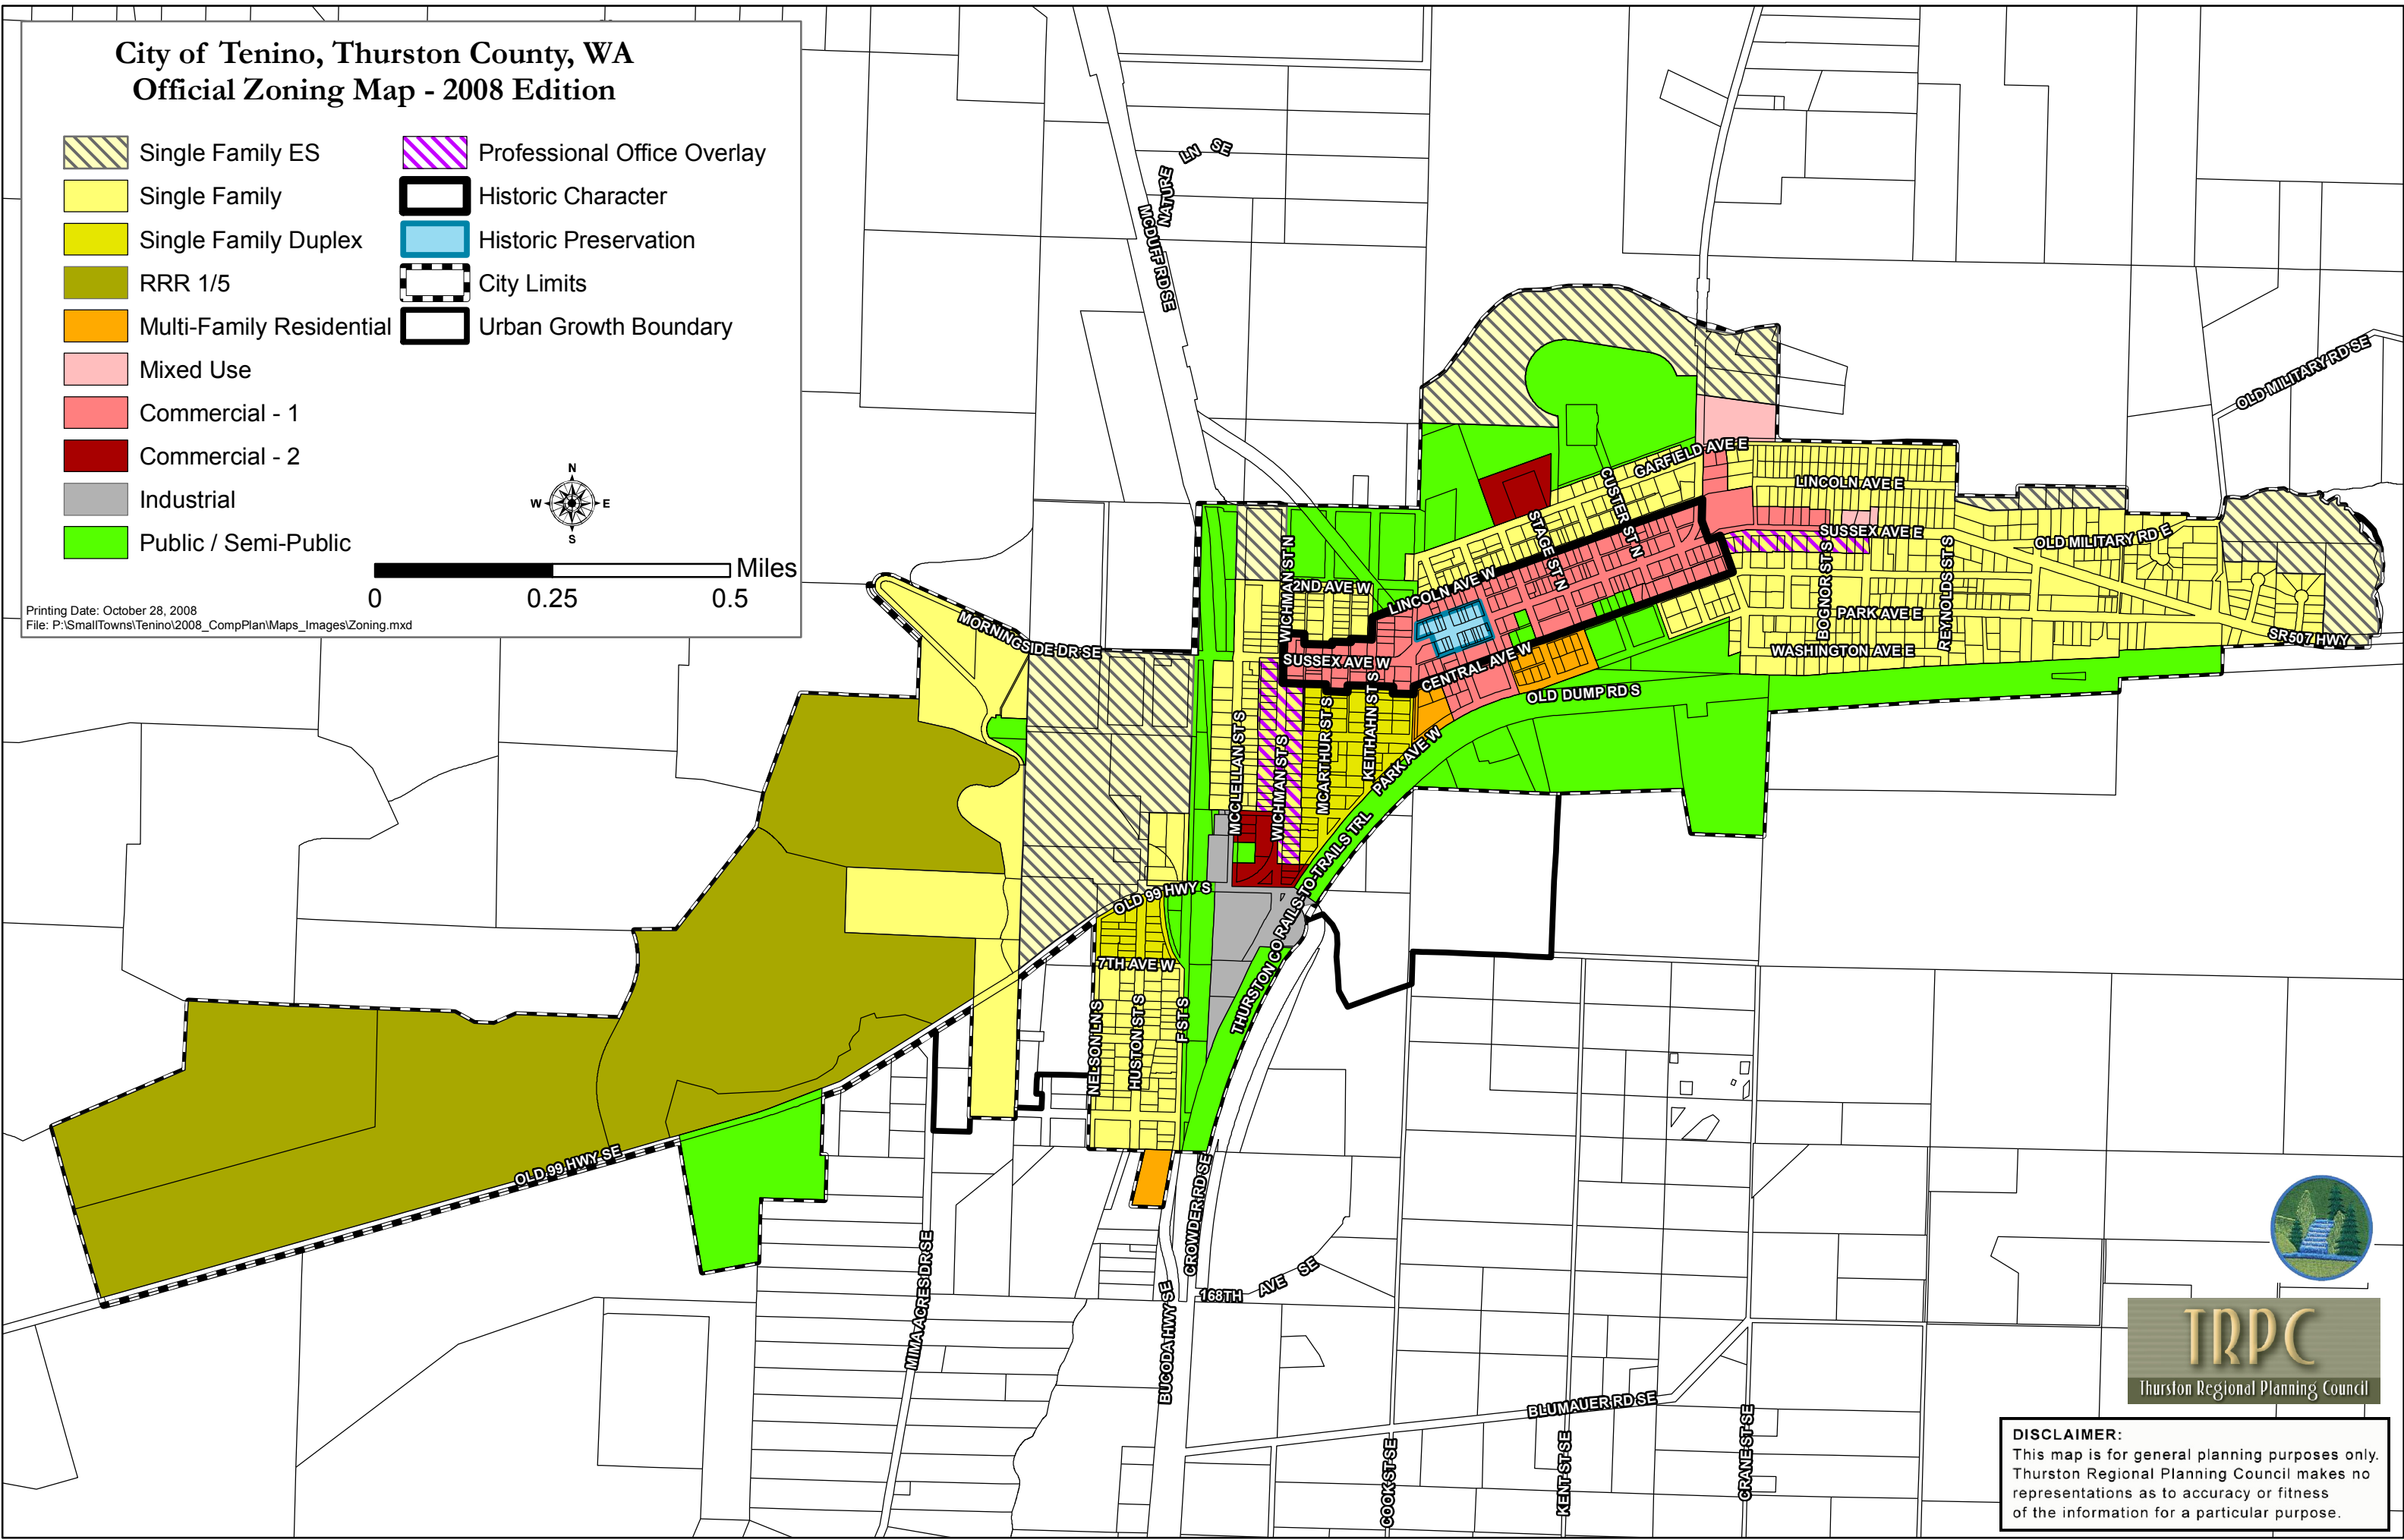

# City of Tenino, Thurston County, WA Official Zoning Map - 2008 Edition

- |  |   |
|--|---|
|  Single Family ES         |  Professional Office Overlay |
|  Single Family            |  Historic Character          |
|  Single Family Duplex     |  Historic Preservation       |
|  RRR 1/5                  |  City Limits                 |
|  Multi-Family Residential |  Urban Growth Boundary       |
|  Mixed Use                |   |
|  Commercial - 1           |   |
|  Commercial - 2           |   |
|  Industrial               |   |
|  Public / Semi-Public     |   |

Printing Date: October 28, 2008  
File: P:\SmallTowns\Tenino\2008\_CompPlan\Maps\_Images\Zoning.mxd

**TRPC**  
Thurston Regional Planning Council

**DISCLAIMER:**  
This map is for general planning purposes only. Thurston Regional Planning Council makes no representations as to accuracy or fitness of the information for a particular purpose.